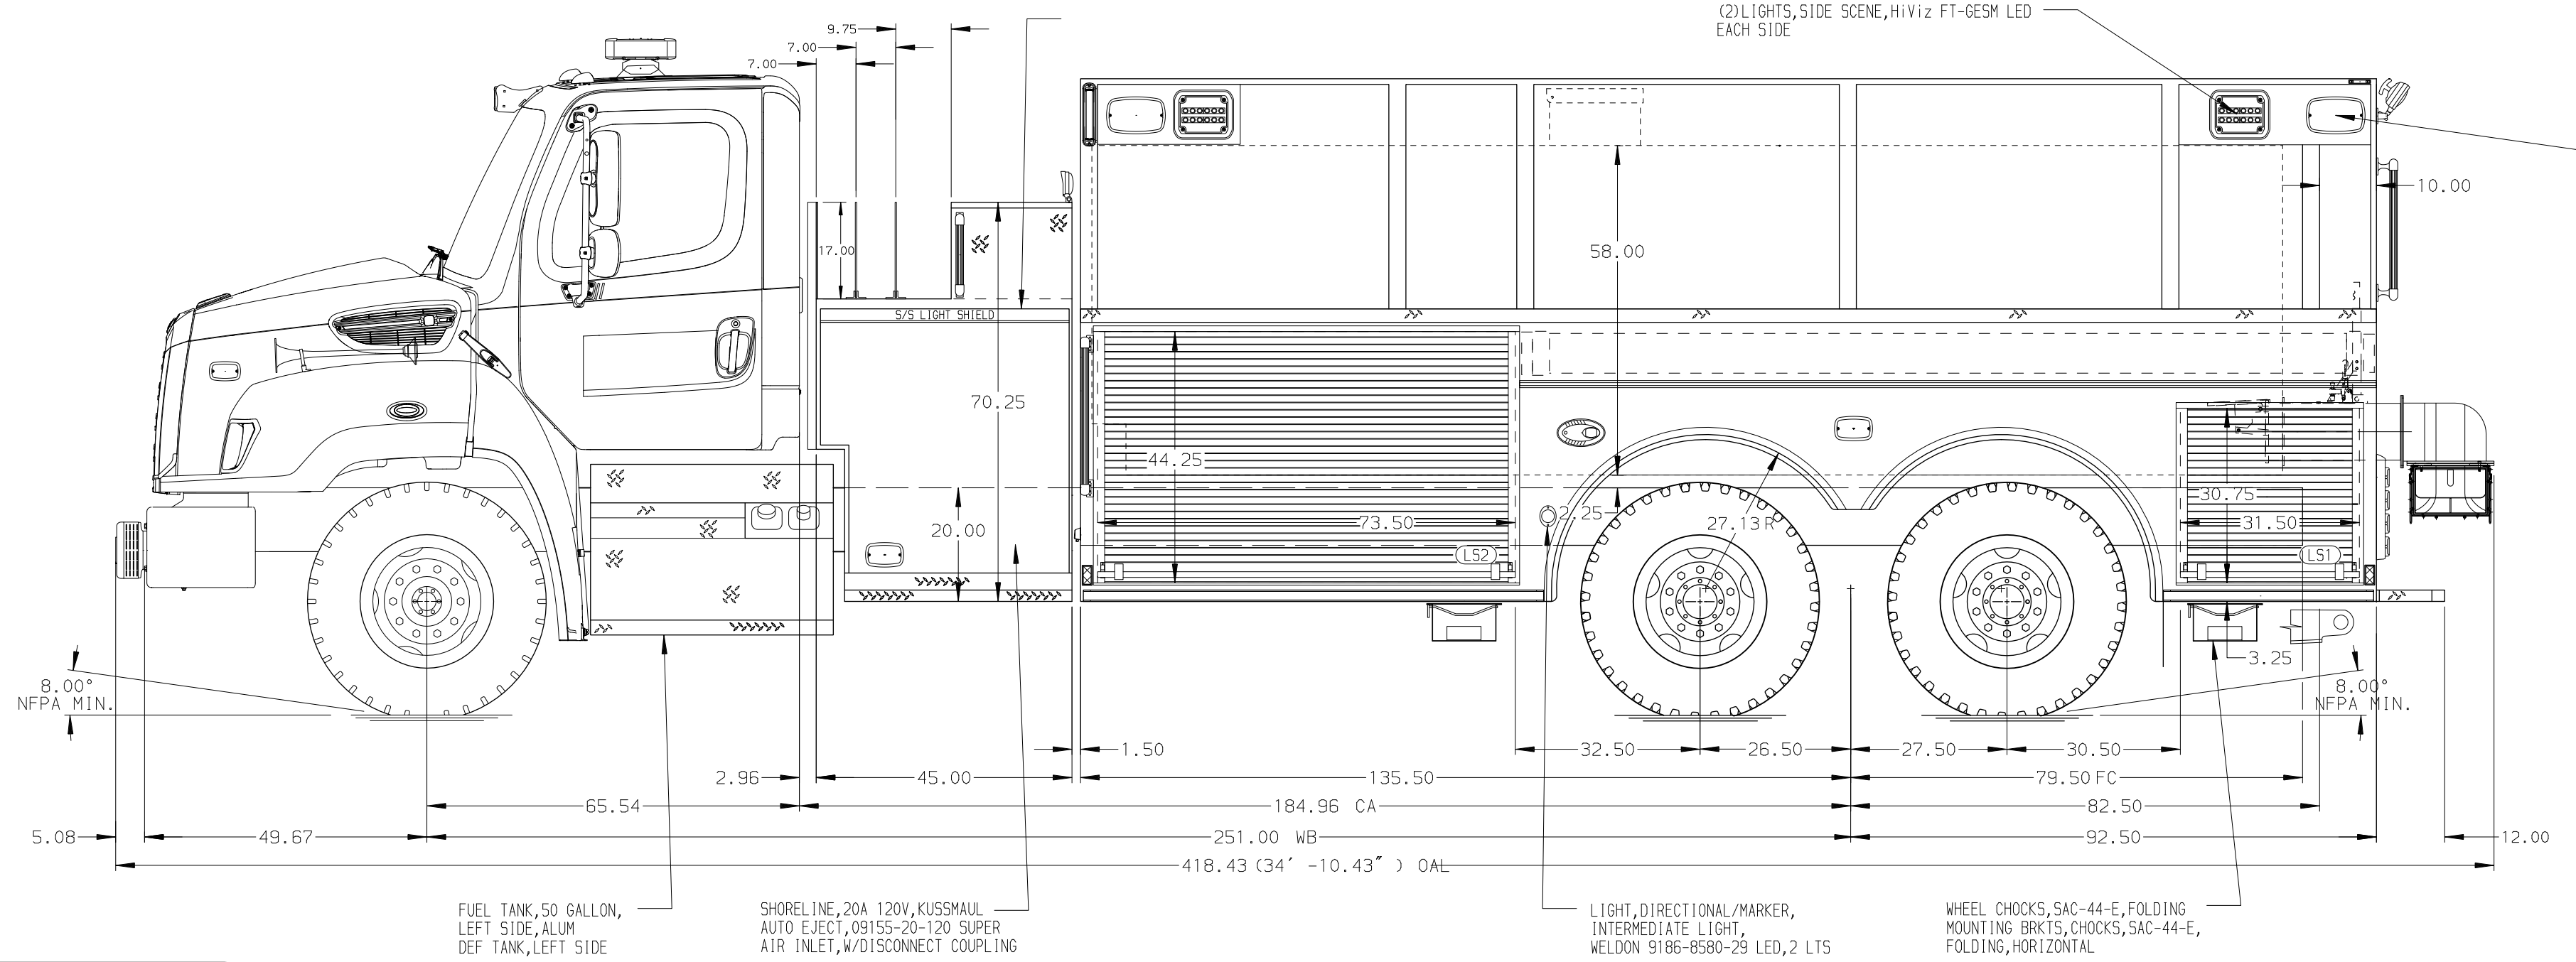

HOSEBED CAPACITIES
 ① 200' OF 2.50" D.J. POLY HOSE

ALUMINUM BODY

NOTE
 DIMENSIONS SHOWN ARE APPROXIMATE AND ARE SUBJECT TO MINOR DEVIATIONS AS MAY OCCUR OR BE NECESSARY IN CONSTRUCTION. MINOR DETAILS NOT SHOWN.

23SEP24	ADP	DDR	CHASSIS DATA
12APR24	RWR	NAS	MAKE
15MAR24	WHO	NAS	FL
25JAN24	RWR	NAS	MODEL 1145D PLUS
04DEC23	JLA	AJA	REV
REV	DATE	BY	CH

		JOB NO.	39087
		SCALE	1:24
TITLE 1500-D-3000 POLY, 228" DRYSIDE 2ND GEN, LS&RS 3/4 HGT FRONT, LOW REAR, 45" SIDE CNTRL, (2) 1.5" & (1) 2.5" CRSSLAYS	FOR ACCORD FIRE DISTRICT FIREMATIC SUPPLY CO, INC	DRAWN BY	JLA
		CHECKED BY	AJA
DWG NO. 39087AD	DATE 050CT23	CHECKED BY	AJA
		SHEET SIZE	D
		SHEET NO.	1 OF 1